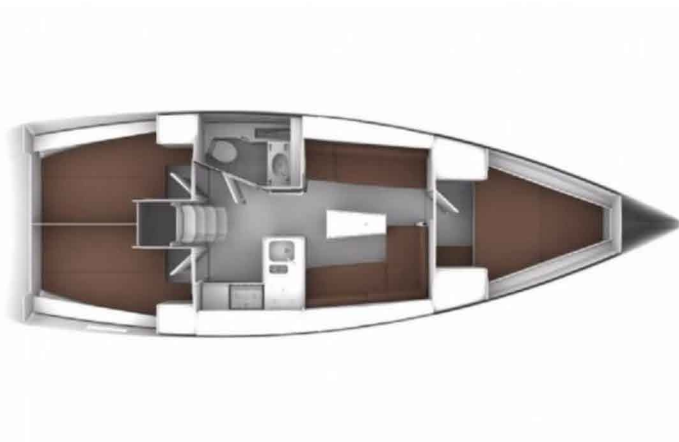

Name	Year	Cabins	Berths	WC	Length	Beam	Depth
Symi	2021	3	6+1	1	11.30	3.70	1.95

Engine	Water Tank	Fuel Tank	Mainsail	Sail Area	Steering Wheel
28 HP	150	150	Furlin	63	2x

Navigation

Chart Plotter
Wind Instrument
Maritime Log
Sonar
VHF
Autopilot
Sea Charts
Navigation Tools
Harbour Guide

Comfort

Diesel Heater
Sprayhood
Stereo
Shore Power, 220v
Battery Charger
Blankets and Pillows
Gas Stove and Oven
Fridge
Kitchen Equipment
Electric Anchor in bow
Manual Anchor in stern
Swimming Platform
Deck Brush