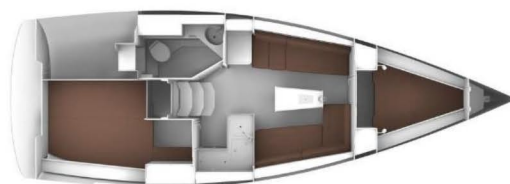

Name	Year	Cabins	Berths	WC	Length	Beam	Depth
Cora	2021	2	4+1	1	9.99	3.42	1.95

Engine	Water Tank	Fuel Tank	Mainsail	Sail Area	Steering Wheel
28 HP	150	150	Furlin	51	2x

Navigation

Chart Plotter
Wind Instrument
Maritime Log
Sonar
VHF
Autopilot
Sea Charts
Navigation Tools
Harbour Guide