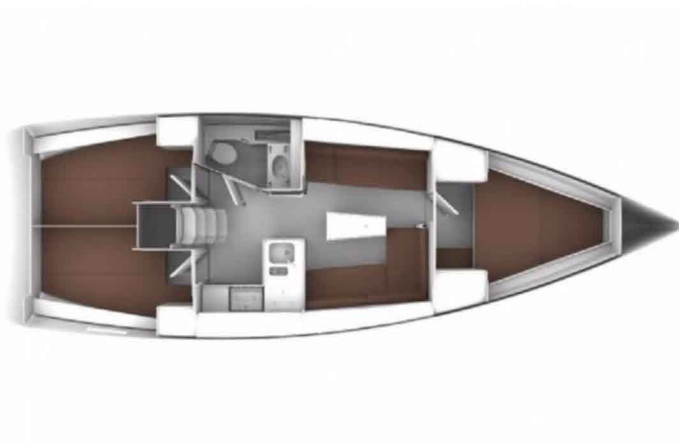

| Name | Year | Cabins | Berths | WC | Length | Beam | Depth |
|------|------|--------|--------|----|--------|------|-------|
| Paco | 2022 | 3 | 6+1 | 1 | 11.30 | 3.70 | 1.95 |

| Engine | Water Tank | Fuel Tank | Mainsail | Sail Area | Steering Wheel |
|--------|------------|-----------|----------|-----------|----------------|
| 28 HP | 150 | 150 | Furlin | 63 | 2x |

Navigation

Chart Plotter
Wind Instrument
Maritime Log
Sonar
VHF
Autopilot
Sea Charts
Navigation Tools
Harbour Guide

Comfort

Diesel Heater
Sprayhood
Stereo
Shore Power, 220v
Battery Charger
Blankets and Pillows
Gas Stove and Oven
Fridge
Kitchen Equipment
Electric Anchor in bow
Manual Anchor in stern
Swimming Platform
Deck Brush