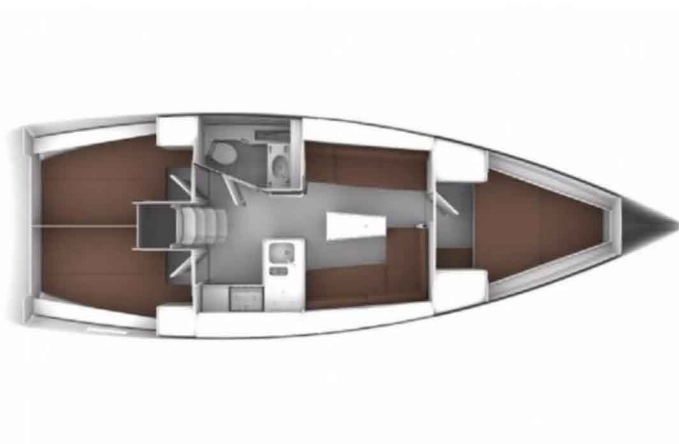

Name	Year	Cabins	Berths	WC	Length	Beam	Depth
Nemo	2021	3	6+1	1	11.30	3.70	1.95

Engine	Water Tank	Fuel Tank	Mainsail	Sail Area	Steering Wheel
28 HP	150	150	Furlin	63	2x

Navigation

Chart Plotter
Wind Instrument
Maritime Log
Sonar
VHF
Autopilot
Sea Charts
Navigation Tools
Harbour Guide

Comfort

Diesel Heater
Sprayhood
Stereo
Shore Power, 220v
Battery Charger
Blankets and Pillows
Gas Stove and Oven
Fridge
Kitchen Equipment
Electric Anchor in bow
Manual Anchor in stern
Swimming Platform
Deck Brush