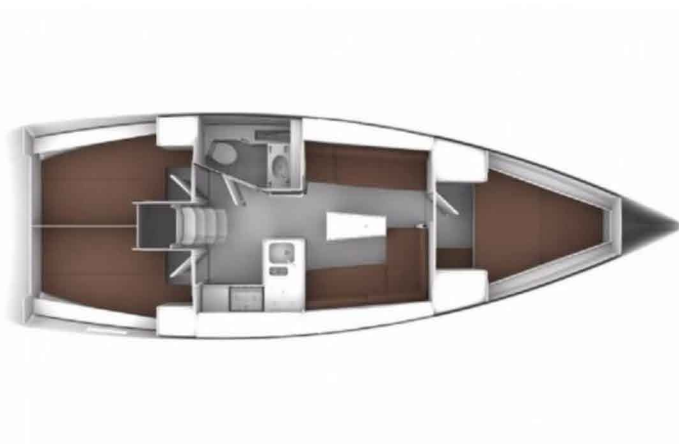

Name	Year	Cabins	Berths	WC	Length	Beam	Depth
Maui	2021	3	6+1	1	11.30	3.70	1.95

Engine	Water Tank	Fuel Tank	Mainsail	Sail Area	Steering Wheel
28 HP	150	150	Furlin	63	2x