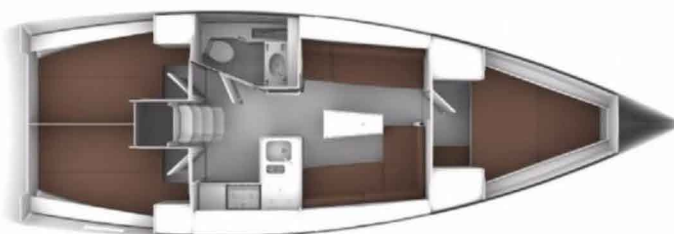

Name	Year	Cabins	Berths	WC	Length	Beam	Depth
Kaya	2022	3	6+1	1	11.40	3.90	2.06

Engine	Water Tank	Fuel Tank	Mainsail	Sail Area	Steering Wheel
29 HP	295	160	Battened	70	2x

Navigation

Chart Plotter
Wind Instrument
Maritime Log
Sonar
VHF
Autopilot
Sea Charts
Navigation Tools
Harbour Guide